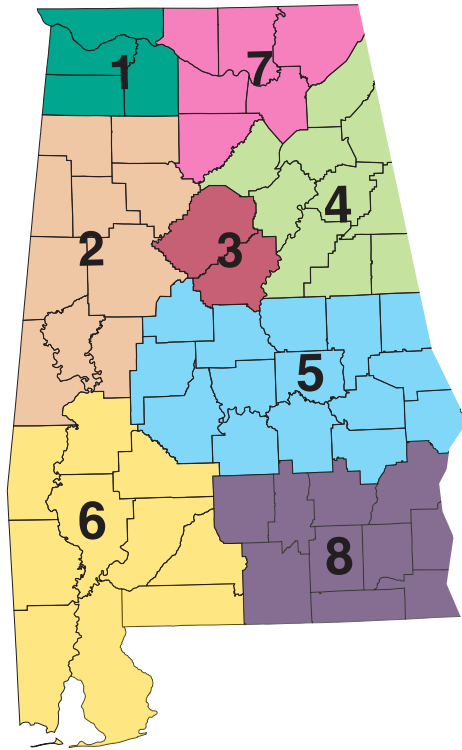

Alabama Region

This provides a breakdown of LSCU Member Engagement Consultants (MEC), *LEVERAGE* Business Development Consultants (BDC), and other key LSCU & Affiliates contacts, per chapter, in Alabama.

■ Shoals Chapter	■ River Region Chapter
■ Tuscaloosa Chapter	■ Mobile Chapter
■ Birmingham Chapter	■ Northeast Alabama Chapter
■ Cheaha Chapter	■ Wiregrass Chapter

1. Shoals Chapter (Colbert, Franklin, Lauderdale, Lawrence)
2. Tuscaloosa Chapter (Fayette, Greene, Hale, Lamar, Marion, Pickens, Sumter, Tuscaloosa, Walker, Winston,)
3. Birmingham Chapter (Jefferson, Shelby)
4. Cheaha Chapter (Blount, Calhoun, Cherokee, Clay, Cleburne, DeKalb, Etowah, Randolph, St. Clair, Talladega)
5. River Region Chapter (Autauga, Bibb, Bullock, Chambers, Chilton, Coosa, Dallas, Elmore, Lee, Lowndes, Macon, Montgomery, Perry, Russell, Tallapoosa)
6. Mobile Chapter (Choctaw, Clarke, Marengo, Monroe, Wilcox)
7. Northeast Alabama Chapter (Cullman, Jackson, Limestone, Madison, Marshall, Morgan)
8. Wiregrass Chapter (Barbour, Butler, Coffee, Covington, Crenshaw, Dale, Geneva, Henry, Houston, Pike)